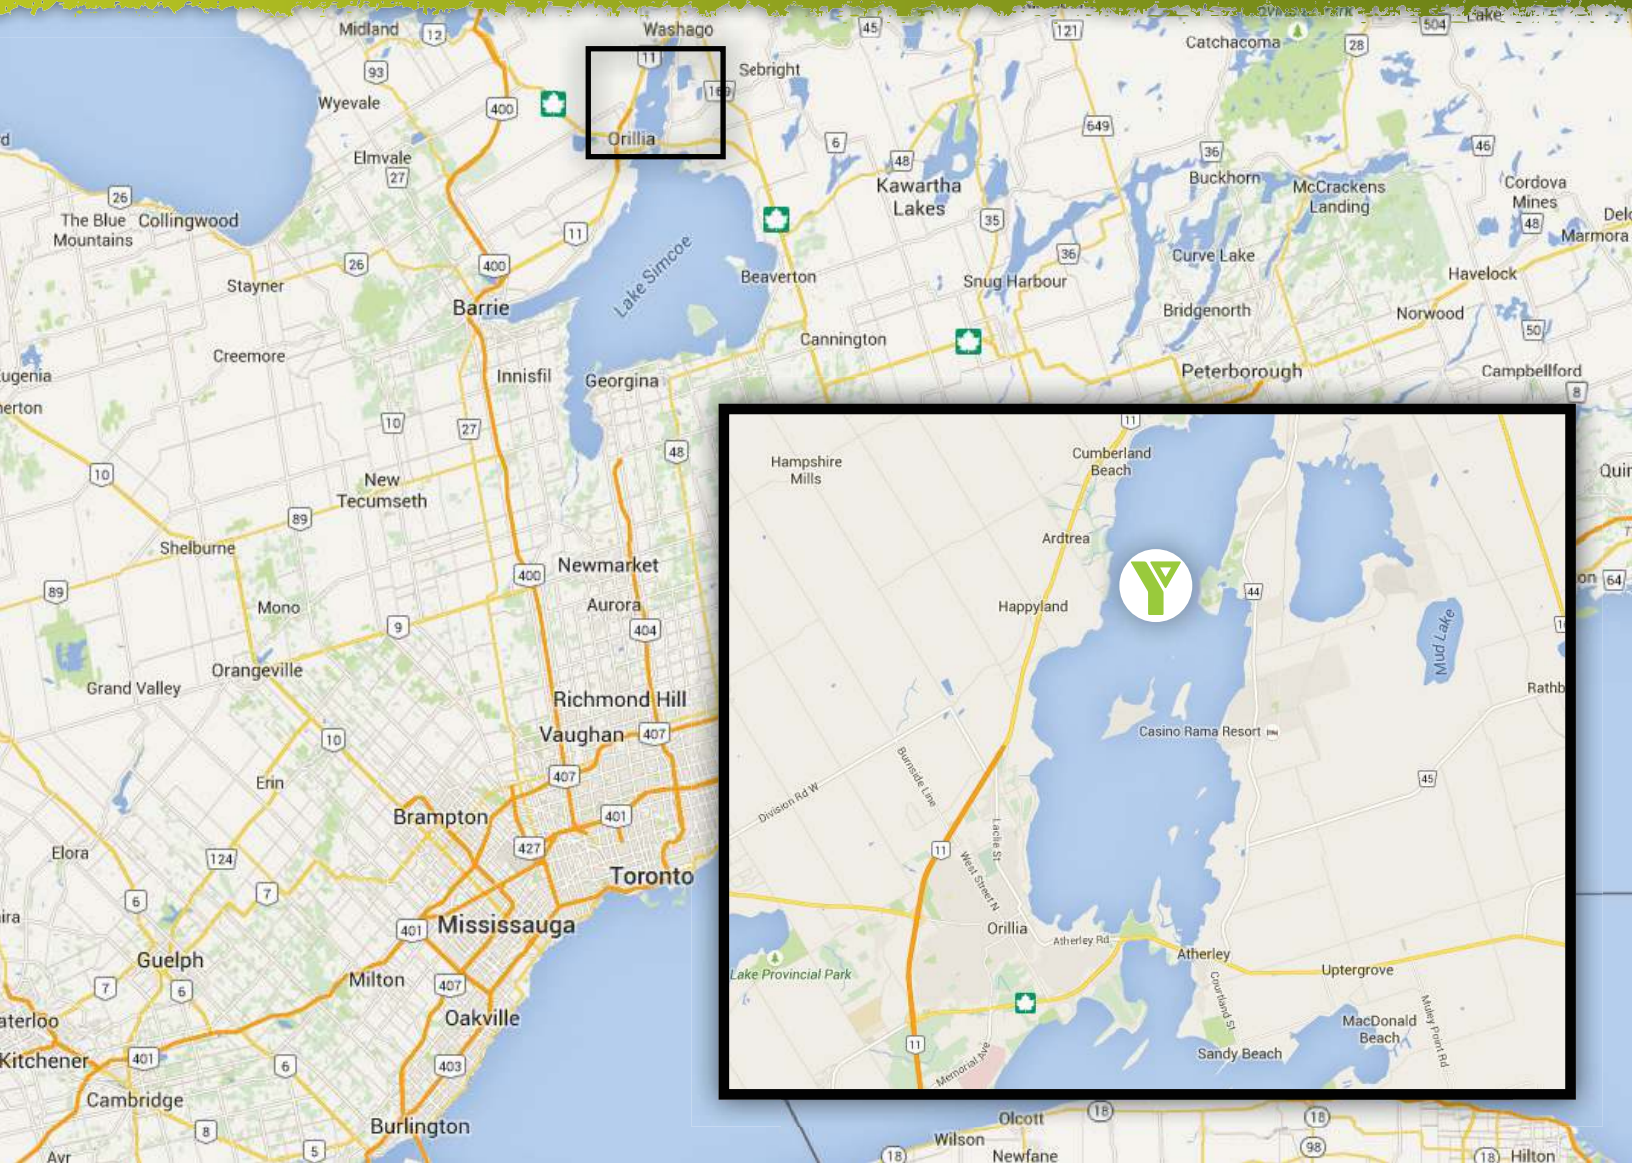

Geneva Park

LEADERSHIP TRAINING & CONFERENCE CENTRE
the natural choice

Just 15 minutes from junction of Hwy 11 & 12 - 90 minutes north of Toronto

From Southern Ontario

- Hwy 400 to Hwy 11 North
- Take Hwy 12 S exit at Orillia
- Follow Hwy 12 S turning right on Atherley Road
- Turn left on Rama Road & go past Casino Rama & Longford Mills
- Turn left at YMCA Geneva Park sign

From Eastern Ontario

- Take Hwy 12 North
- Turn right on Rama Road, go past Casino Rama & Longford Mills
- Turn left at YMCA Geneva Park sign

From Northern Ontario

- Take Hwy 11 South
- Take Hwy 169 E exit at Washago
- Turn right on to Rama Road
- Turn right at YMCA Geneva Park sign